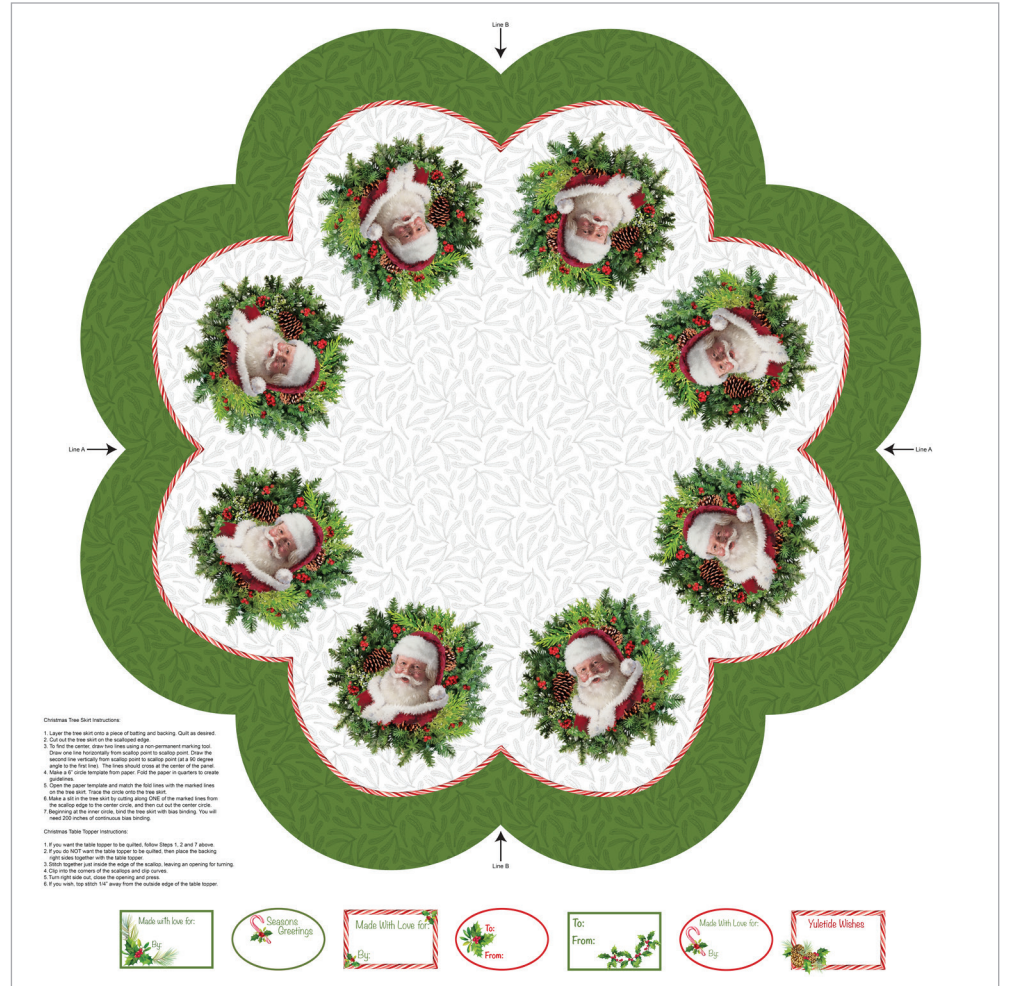

Here Comes Santa

by Jason Kirk

DP24065-10 | Santa Panel | White Multi

DP24066-10 | Santa Scenic | White Multi

DP24076-10 | Apron and Oven Mitts | White Multi

DP24078-10 | Tree Skirt | White Multi

DP24077-10 | Placemats Santa | White Multi

DP24068-10 | Santa Wreath | White Multi

Here Comes Santa

by Jason Kirk

24071-10 | Holly Toss | White Multi

24071-24 | Holly Toss | Red Multi

24070-10 | Holly and Pine Toss | White Multi

24069-10 | Holly and Pine Stripe | White Multi

24072-10 | Candy Cane Toss | White Multi

24073-10 | Mini Holly Toss | White Multi

24075-76 | Blender | Green

24075-24 | Blender | Red

24075-10 | Blender | White Grey

Here Comes Santa

by Jason Kirk